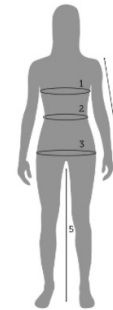

FOOTWEAR AND SOCKS

MEN

Härkila size (EUR)	40	41	42	43	44	45	46	47	48
UK	6½	7	8	9	10	10½	11	12	13
US	7½	8	9	10	11	11½	12	13	14
Sock sizes	M		L			XL			

WOMEN

Härkila size (EUR)	36	37	38	39	40	41	42	43	44
UK	3,5	4	5	6	6,5	7	8	9	10
US	5	5,5	6,5	7	7,5	8	9	10	11
Sock sizes	S			M				L	

SHIRTS

Härkila size	XS	S	M	L	XL	XXL
Scandinavia	34	35/36	37	38/39	40	41/42
Canada/US/UK	13 ½"	14"	14 ½"	15"	15 ½"	16"

FIND YOUR HÄRKILA SIZE

MENS BODY MEASUREMENTS

Measure directly on body. Leg is measured from crotch to floor.

REGULAR SIZE

		XS	S	M	L	XL	XXL	3XL	4XL	5XL				
		44	46	48	50	52	54	56	58	60	62	64	66	68
1 Chest	cm	90	94	98	102	106	110	114	118	122	126	130	134	138
	inch	35"	37"	39"	40"	42"	43"	45"	46"	48"	50"	51"	53"	54"
2 Waist	cm	78	82	86	90	94	98	104	110	116	122	128	134	140
	inch	31"	32"	34"	35"	37"	39"	41"	43"	46"	48"	50"	53"	55"
3 Arm	cm	61	62	63	64	65	66	67	68	69	70	71	72	73
	inch	24"	24"	25"	25"	26"	26"	27"	27"	28"	28"	28"	28"	29"
4 Leg	cm	79	79	80	81	82	83	84	85	86	87	88	89	90
	inch	31"	31"	31"	32"	32"	33"	33"	33"	34"	34"	35"	35"	35"

WOMENS BODY MEASUREMENTS

Measure directly on body. Leg is measured from crotch to floor.

REGULAR SIZE

		XS	S	M	L	XL	XXL		
		34	36	38	40	42	44	46	48
1 Chest	cm	84	88	92	96	100	104	108	112
	inch	33"	34"	36"	38"	39"	41"	42"	44"
2 Waist	cm	64	68	72	76	80	84	88	92
	inch	25"	27"	28"	30"	31"	33"	35"	36"
3 Hip	cm	92	96	100	104	108	112	116	120
	inch	36"	38"	39"	41"	42"	44"	46"	47"
4 Arm	cm	58	59	60	61	62	63	64	65
	inch	23"	23"	23"	24"	24"	25"	25"	26"
5 Leg	cm	75	76	77	78	79	80	81	82
	inch	30"	30"	30"	31"	31"	31"	32"	32"