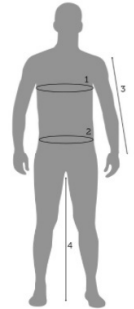

FOOTWEAR AND SOCKS

MEN

Härkila size (EUR)	40	41	42	43	44	45	46	47	48
UK	6½	7	8	9	10	10½	11	12	13
US	7½	8	9	10	11	11½	12	13	14
Sock sizes	M		L			XL			

WOMEN

Härkila size (EUR)	36	37	38	39	40	41	42	43	44
UK	3,5	4	5	6	6,5	7	8	9	10
US	5	5,5	6,5	7	7,5	8	9	10	11
Sock sizes	S			M				L	

SHIRTS

Härkila size	XS	S	M	L	XL	XXL
Scandinavia	34	35/36	37	38/39	40	41/42
Canada/US/UK	13 ½"	14"	14 ½"	15"	15 ½"	16"

FIND YOUR HÄRKILA SIZE

MENS BODY MEASUREMENTS

Measure directly on body. Leg is measured from crotch to floor.

REGULAR SIZE

		XS	S	M	L	XL	XXL	3XL	4XL	5XL				
		44	46	48	50	52	54	56	58	60	62	64	66	68
1 Chest	cm	90	94	98	102	106	110	114	118	122	126	130	134	138
	inch	35"	37"	39"	40"	42"	43"	45"	46"	48"	50"	51"	53"	54"
2 Waist	cm	78	82	86	90	94	98	104	110	116	122	128	134	140
	inch	31"	32"	34"	35"	37"	39"	41"	43"	46"	48"	50"	53"	55"
3 Arm	cm	61	62	63	64	65	66	67	68	69	70	71	72	73
	inch	24"	24"	25"	25"	26"	26"	27"	27"	28"	28"	28"	28"	29"
4 Leg	cm	79	79	80	81	82	83	84	85	86	87	88	89	90
	inch	31"	31"	31"	32"	32"	33"	33"	33"	34"	34"	35"	35"	35"

WOMENS BODY MEASUREMENTS

Measure directly on body. Leg is measured from crotch to floor.

REGULAR SIZE

		XS	S	M	L	XL	XXL		
		34	36	38	40	42	44	46	48
1 Chest	cm	84	88	92	96	100	104	108	112
	inch	33"	34"	36"	38"	39"	41"	42"	44"
2 Waist	cm	64	68	72	76	80	84	88	92
	inch	25"	27"	28"	30"	31"	33"	35"	36"
3 Hip	cm	92	96	100	104	108	112	116	120
	inch	36"	38"	39"	41"	42"	44"	46"	47"
4 Arm	cm	58	59	60	61	62	63	64	65
	inch	23"	23"	23"	24"	24"	25"	25"	26"
5 Leg	cm	75	76	77	78	79	80	81	82
	inch	30"	30"	30"	31"	31"	31"	32"	32"