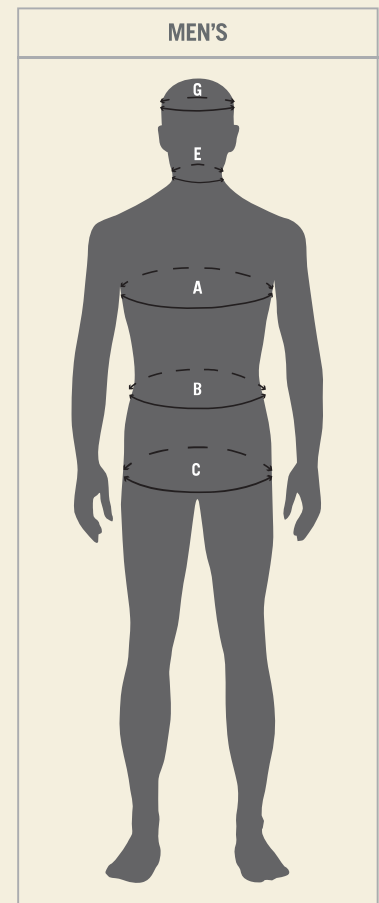

MEN (MEASUREMENTS IN INCHES)																				
Size	XS		S		M		L		XL		2XL		3XL		4XL		5XL		6XL	
	44	46	48	50	52	54	56	58	60	62	64	66	68	70						
A	34½ - 36½	36½ - 37½	37½ - 37½	37½ - 40½	40½ - 42½	42½ - 44½	44½ - 45½	45½ - 47½	47½ - 48½	48½ - 50½	50½ - 52	52 - 53½	53½ - 55½	55½ - 56½						
B	29½ - 31½	31½ - 33	33 - 34½	34½ - 36½	36½ - 37½	37½ - 39½	39½ - 41	41 - 42½	42½ - 44½	44½ - 45½	45½ - 47½	47½ - 49½	49½ - 52½	52½ - 53½						
C	33½ - 35½	35½ - 37½	37½ - 39	39 - 40½	40½ - 42½	42½ - 43½	43½ - 45½	45½ - 46½	46½ - 48½	48½ - 50	50 - 51½	51½ - 53½	53½ - 55½	55½ - 57½						

MEN - TOPS														
EU	44	46	48	50	52	54	56	58	60	62	64	66	68	70
GB	35	36	38	39	41	43	44	46	47	49	50	52	54	56
UK	34	36	38	40	42	44	46	48	50	52	54	56	58	60

MEN - BOTTOM														
EU	44	46	48	50	52	54	56	58	60	62	64	66	68	70
UK	30	31	33	35	36	38	39	41	43	44	46	48	50	
France / Spain	38	40	42	44	46	48	50	52	54	56	58	61		

MEN - BOTTOM LENGTH														
Standard length	44	46	48	50	52	54	56	58	60	62	64	66	68	
Short length -6 cm		22	23	24	25	26	27	28	29	30	31	32		
Long length +6 cm			94	98	102	106	110	114	118					

E) MEN'S SHIRTS									
Size	XS	S/M	L	XL	2XL / 3XL	4XL	5XL / 6XL	7XL	
EU	37 / 38	39 / 40	41 / 42	43 / 44	45 / 46	47 / 48	49 / 50	51 / 52	
UK	14½ / 15	15½ / 15¾	16 / 16½	17 / 17¼	17¾ / 18	18½ / 19	19¼ / 19¾	20 / 20½	

UNISEX SIZES

UNISEX TOPS										
Size	XS	S	M	L	XL	2XL	3XL	4XL	5XL	
Men	44 / 46	46 / 48	50 / 52	52 / 54	56 / 58	58 / 60	62 / 64	64 / 66	68 / 70	
Ladies	34 / 36	38 / 40	42	44 / 46	46 / 48	48				

UNISEX BOTTOMS										
Size	XS	S	M	L	XL	2XL	3XL	4XL	5XL	
Men	44 / 46	46 / 48	50 / 52	52 / 54	56 / 58	58 / 60	62 / 64	64 / 66	68 / 70	
Ladies	34	34 / 36	36 / 38	40	42 / 44	46	48